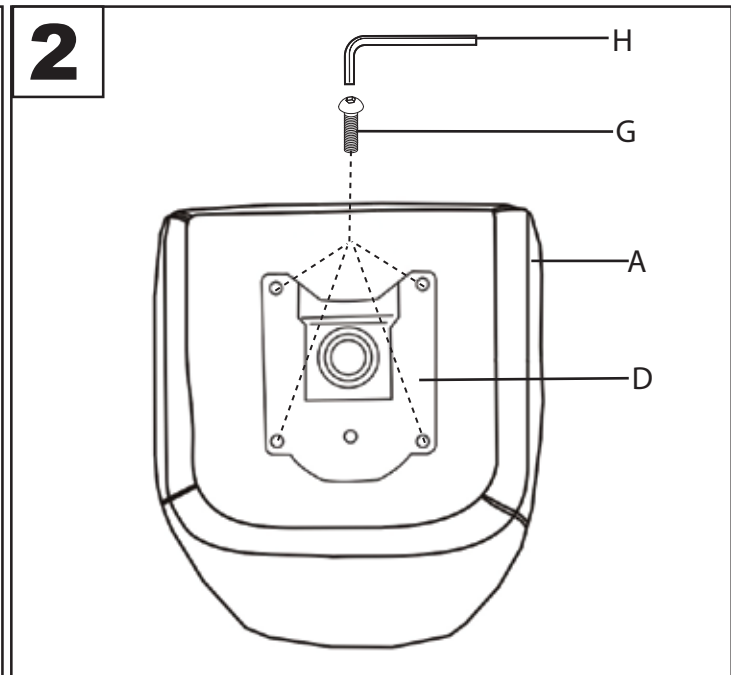

Diana Lounge Chair

Part # CHR-DIANA XX+XX

19-0226

Do not over tighten.
 Do not use power tools to assemble.