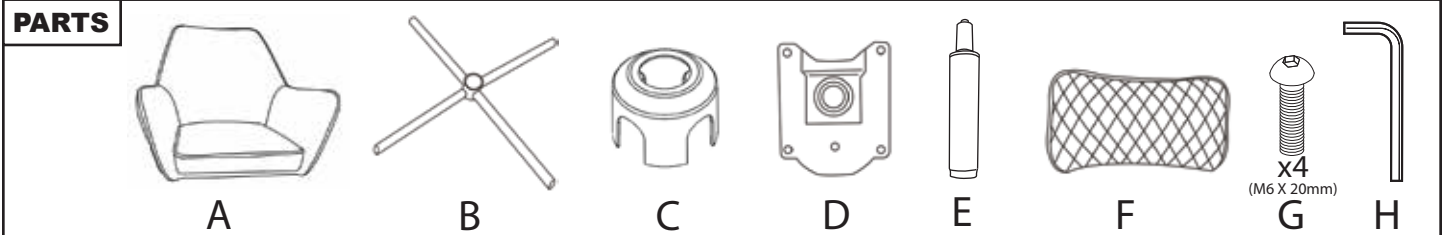

Diana Lounge Chair

Part # CHR-DIANA XX+XX

19-0226

Do not over tighten.
 Do not use power tools to assemble.