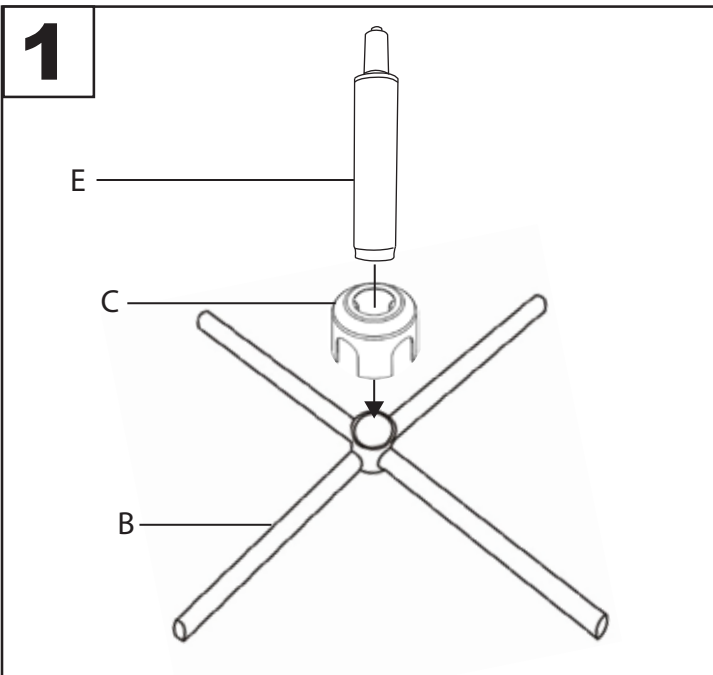

Diana Lounge Chair

Part # CHR-DIANA XX+XX

19-0226

Do not over tighten.
 Do not use power tools to assemble.