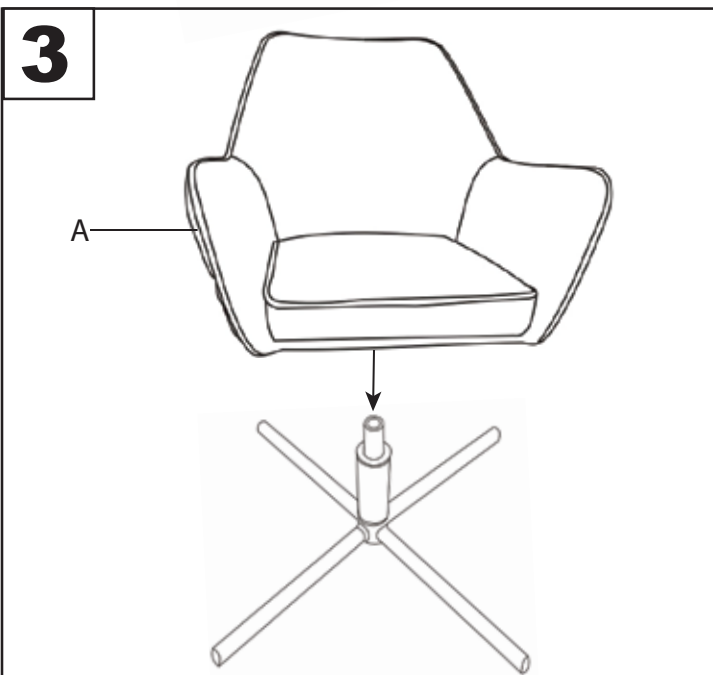

Diana Lounge Chair

Part # CHR-DIANA XX+XX

19-0226

Do not over tighten.
 Do not use power tools to assemble.